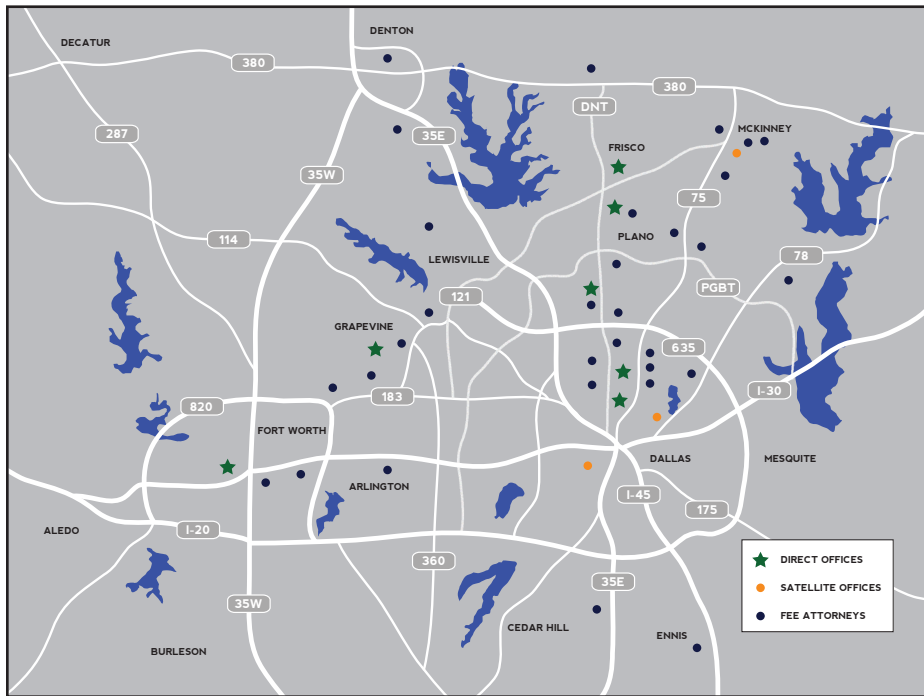

Local Corporate
16479 Dallas Parkway, Suite 390
Addison, TX 75001

Fort Worth Office
6115 Camp Bowie Blvd, Suite 190
Fort Worth, TX 76116

Frisco Office
8837 Lebanon Rd, Suite 100
Frisco, TX 75034

Oak Lawn Office
3500 Oak Lawn Ave, Suite 110
Dallas, TX 75219

Plano Office
7160 Dallas Parkway, Suite 175
Plano, TX 75024

Preston Center Office
5950 Berkshire Ln, Suite 1050
Dallas, TX 75225

Southlake Office
2435 E. Southlake Blvd, Suite 150
Southlake, TX 76092

SATELLITE OFFICES

Lakewood Office
6301 Gaston Ave., Suite 730
Dallas, TX 75214

McKinney Office
5900 S. Lake Forest Drive, Suite 200
McKinney, TX 75070

Oak Cliff Office
1001 N. Bishop Ave., Suite 6
Dallas, TX 75208

FEE ATTORNEYS

Addison
16633 Dallas Pkwy, Suite 600
Addison, TX 75001

Allen
301 S. Watters, Suite 101
Allen, TX 75013

Arlington
1400 W. Abram
Arlington, TX 76013

Dallas
5949 Sherry Lane, Suite 111
Dallas, TX 75225

Dallas
8117 Preston Road, Suite 300
Dallas, TX 75225

Dallas
4849 Greenville Ave, Suite 1275
Dallas, TX 75206

Dallas
5496 La Sierra Drive
Dallas, TX 75231

Dallas
4131 N Central Expwy, Suite 450
Dallas, TX 75204

Dallas
5956 Sherry Lane, Suite 101
Dallas, TX 75225

Dallas
14841 N. Dallas Parkway, #115
Dallas, TX 75254

Dallas
18111 Preston Rd, Suite 150, LB 14
Dallas, TX 75252

Dallas
6009 Beltline Road, Suite 101
Dallas, TX 75254

Dallas
8222 Douglas Avenue, Suite 430
Dallas, TX 75225

Dallas
10455 N Central Expy, Suite 109-201
Dallas, TX 75231

Denton
525 S. Locust Street, Suite 100
Dallas, TX 76201

Ennis
101 S. Dallas Street, Suite 201
Ennis, TX 75119

Flower Mound
3360 Long Prairie Road, Suite 200
Flower Mound, TX 75022

Fort Worth
2201 Dottie Lynn Pkwy, Suite 151
Fort Worth, TX 76120

Fort Worth
1020 Macon Street, Suite 1
Fort Worth, TX 76102

Fort Worth
4500 Mercantile Plaza, Suite 300
Fort Worth, TX 76137

Grapevine
3950 Highway 360
Grapevine, TX 77051

Grapevine
1111 South Main Street, Suite 105
Grapevine, TX 76051

Hickory Creek
3630 FM 2181 (Swisher), Suite 118-119
Hickory Creek, TX 75065

Hurst
1409 Precinct Line Road
Hurst, TX 76053

Keller
416-B Keller Parkway
Keller, TX 76248

Krum
121 N 2nd Street, Suite 129B
Krum, TX 76249

Lakewood
6301 Gaston Ave., Suite 730
Dallas, TX 75214

Mabank
604 S. Third St., Suite D
Mabank, TX 75147

McKinney
110 E. Davis Street
McKinney, TX 75069

McKinney
2713 Virginia Pkwy
McKinney, TX 75069

McKinney
5900 S Lake Forest Dr, Suite 200
McKinney, TX 75070

McKinney
6401 W. Eldorado Parkway, Suite 324
McKinney, TX 75070

Plano
5600 Tennyson Pkwy, Suite 160
Plano, TX 75024

Plano
101 E Park Blvd, Suite 600
Plano, TX 75074

Richardson
501 W. Pres G Bush Hwy, Suite 120
Richardson, TX 75080

Wylie
250 Highway 78 South
Wylie, TX 75098